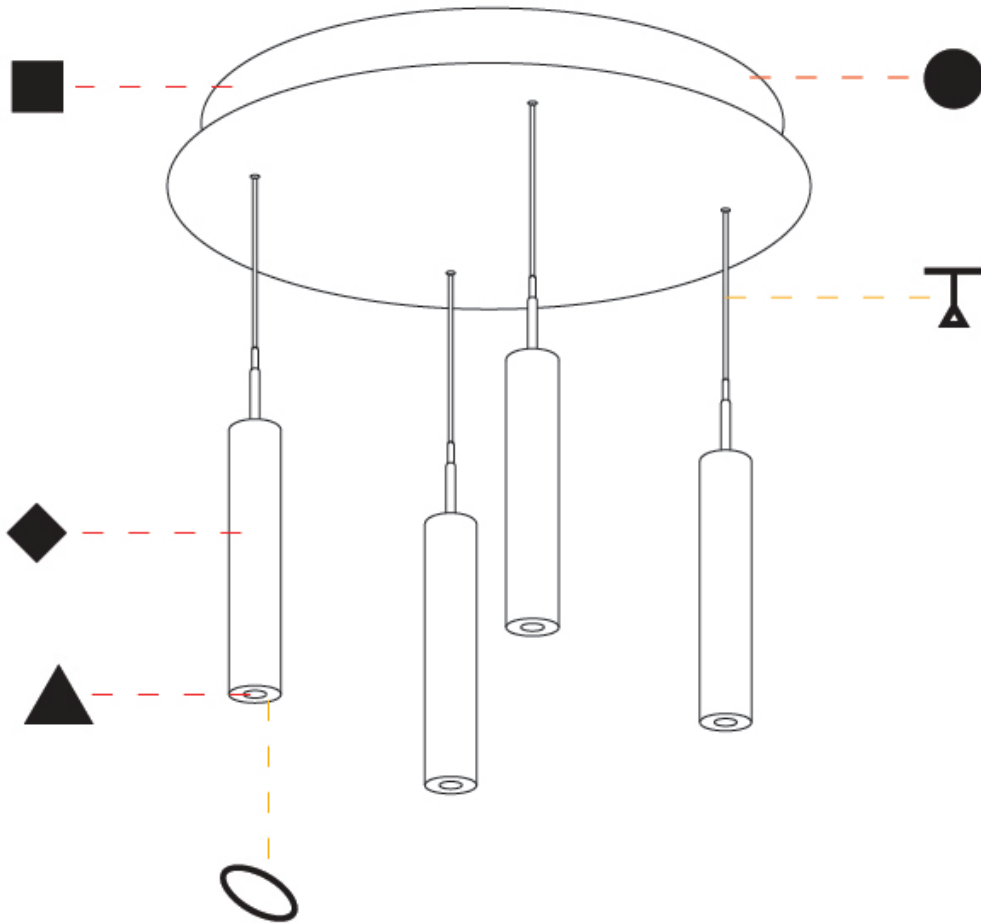

A

G-MINI ROUND HANGOVER SUSPENSION

A300630-

base number LED Dimming Finishes (Diamond) Finishes (Triangle) Finishes (Circle) Finish Options Shine Ring Beam Angle Options Cable Options

1. To build a product code in our configurator select the specify button on the base model # product page
2. To build a manual product code on this datasheet choose from the options listed below in blue font and add the suffix to the base model #